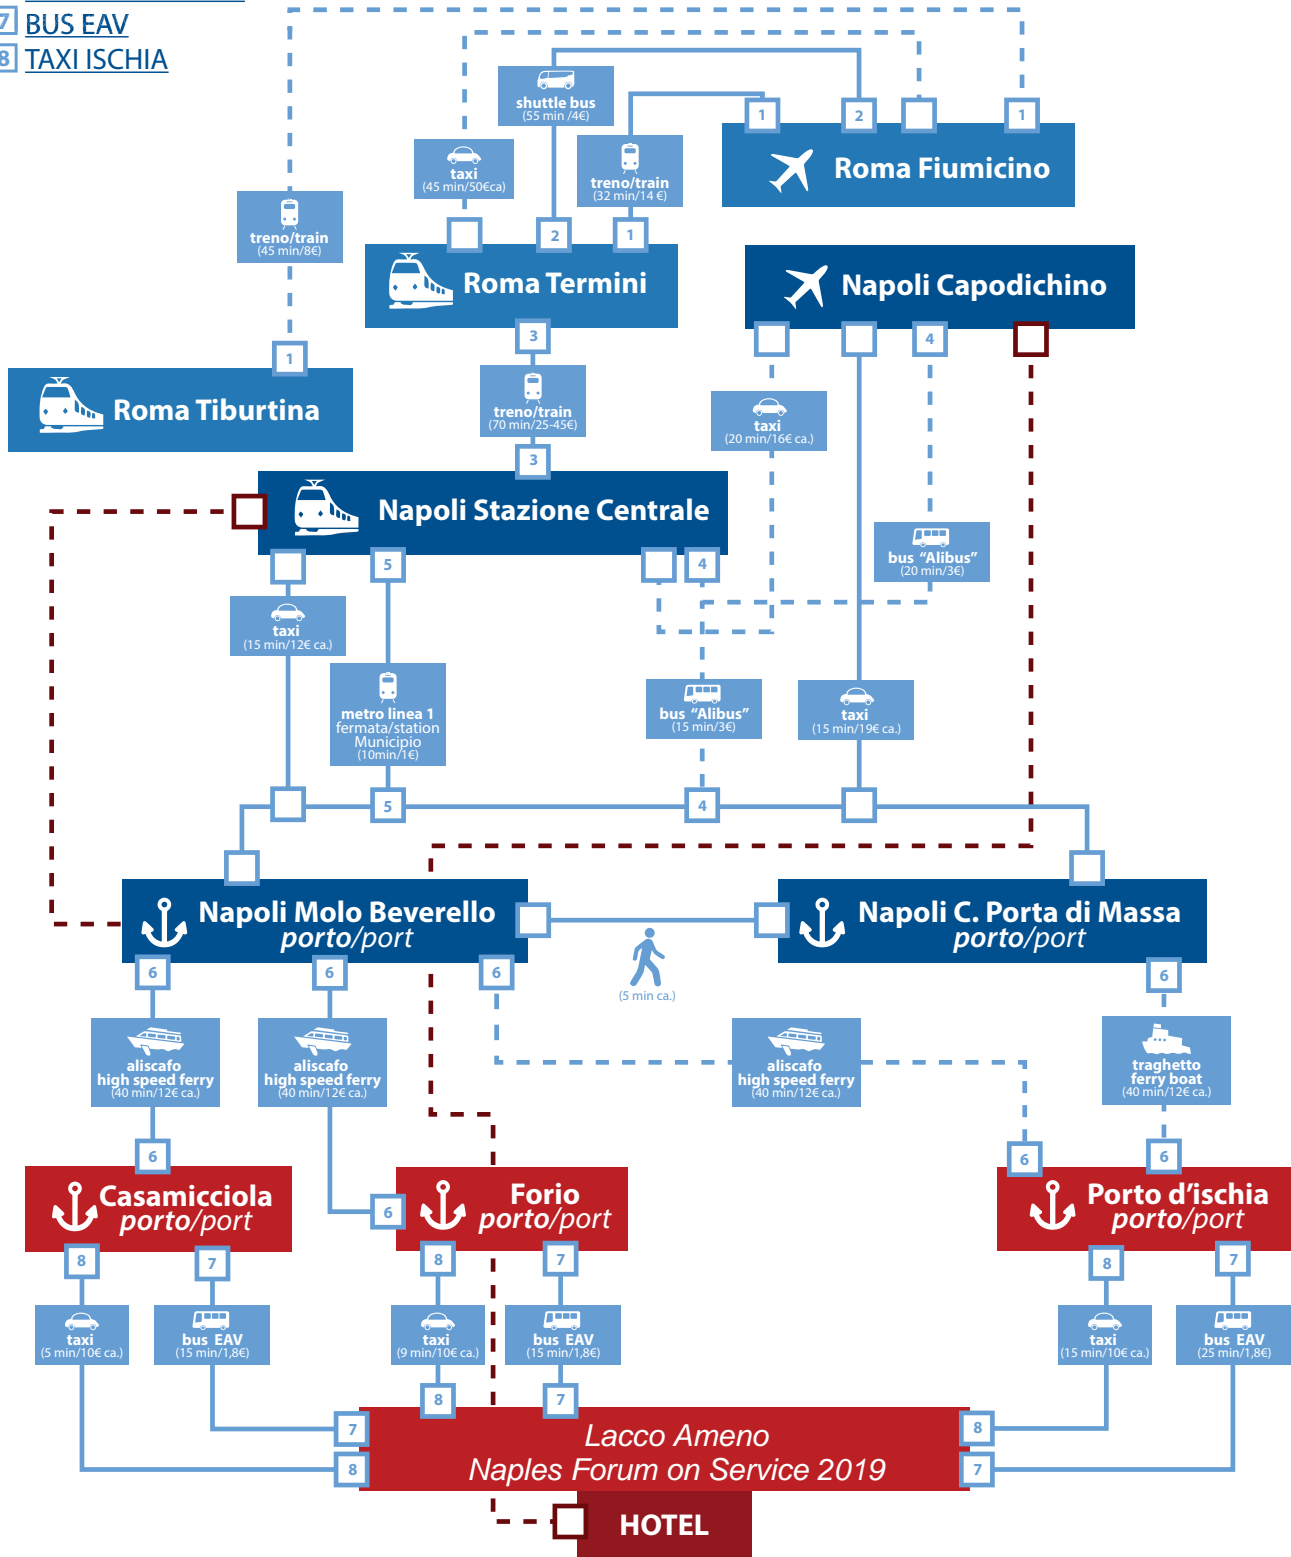

Transfer

click on for info

- ▢ PRIVATE TRANSFER
- 1 TRENITALIA
- 2 TERRAVISION
- 3 ITALOTRENO
- 4 ALIBUS
- 5 METRO
- 6 TRASPORT ISCHIA
- 7 BUS EAV
- 8 TAXI ISCHIA

- ROME
- NAPLES
- ISCHIA

- recommended
- - - private transfer

The travel times and the cost may change. Please consult the websites.