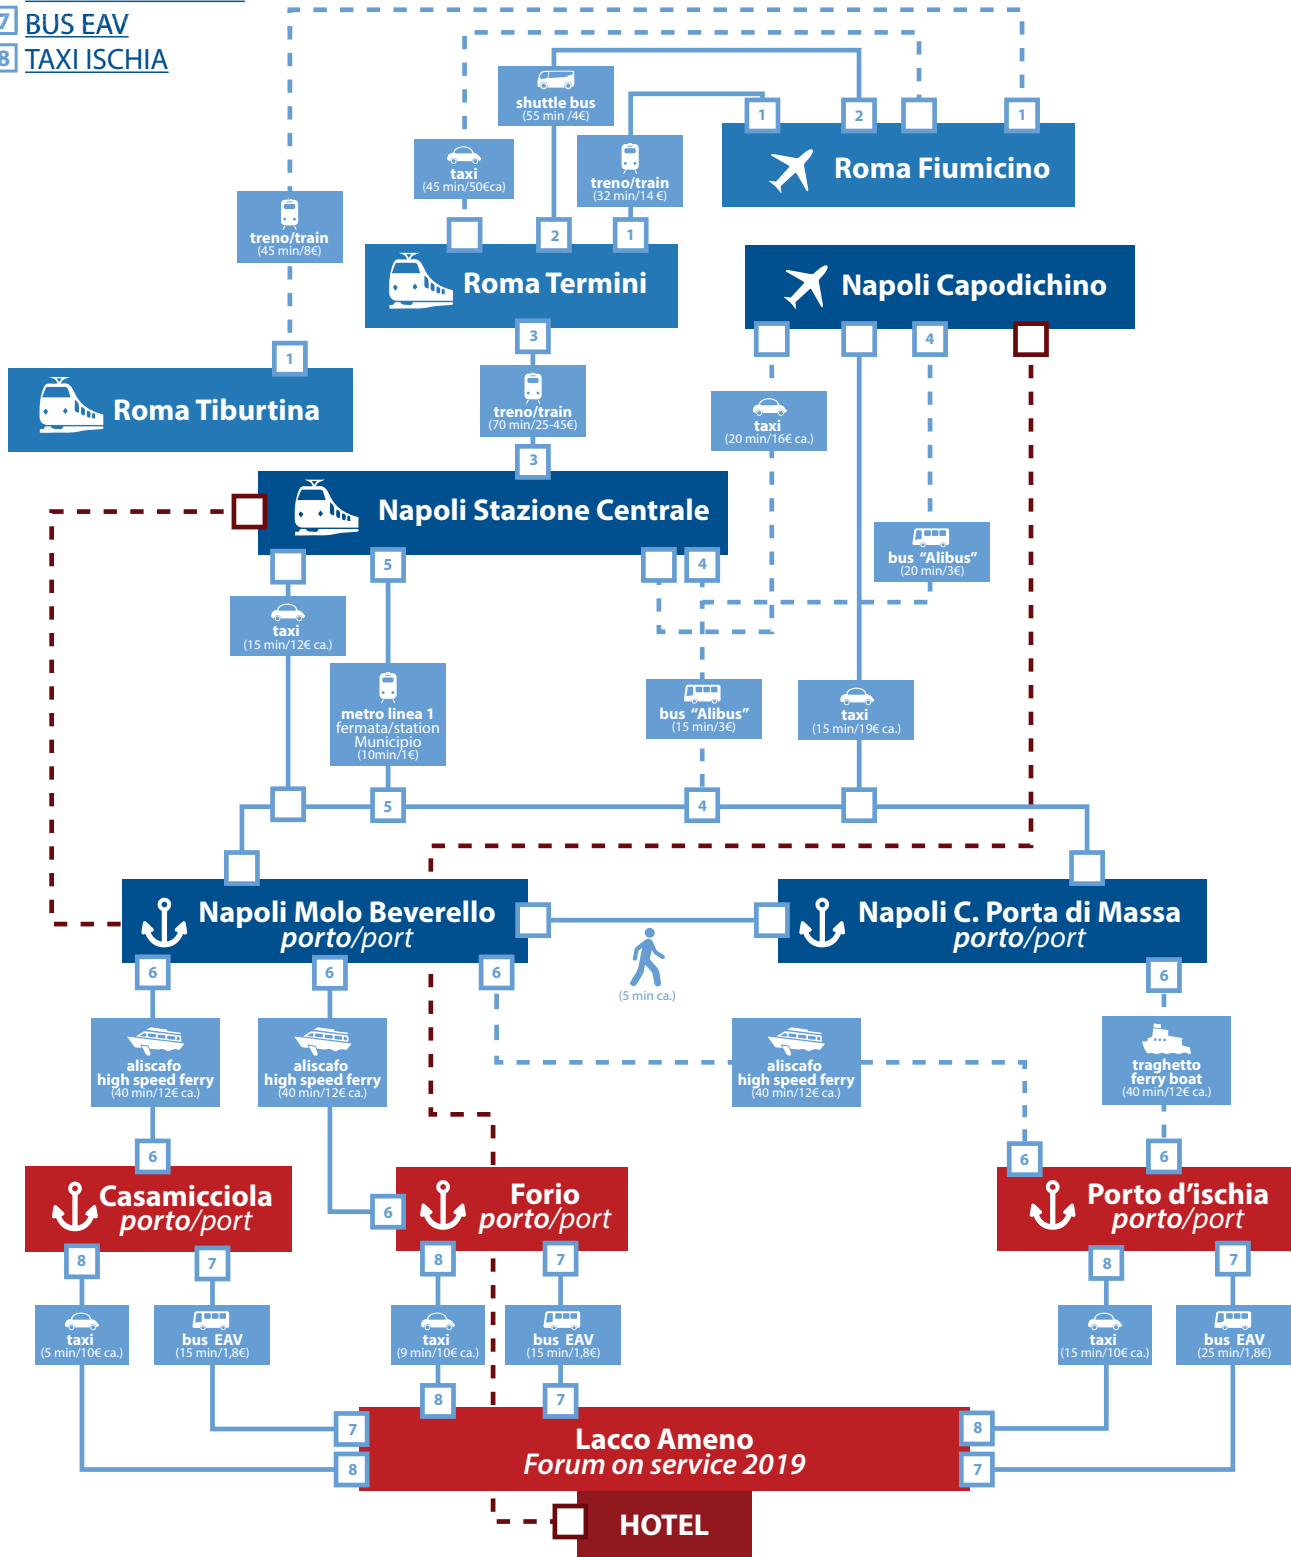

Transfer

click on for info

- 1 PRIVATE TRANSFER
- 1 TRENITALIA
- 2 TERRAVISION
- 3 ITALOTRENO
- 4 ALIBUS
- 5 METRO
- 6 TRASPORT ISCHIA
- 7 BUS EAV
- 8 TAXI ISCHIA

- ROME
- NAPLES
- ISCHIA

- recommended
- private transfer

The travel times and the cost may change. Please consult the websites.